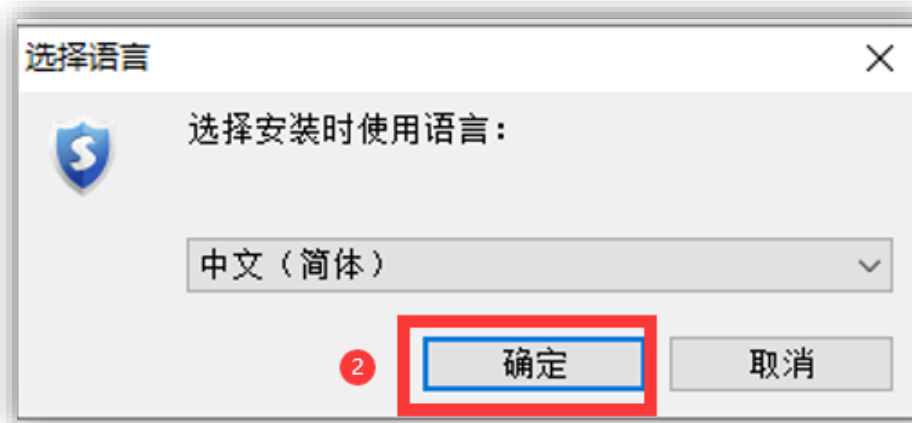

松江教育

有线上网实名认证

首次认证流程

松江教育信息中心 2020年10月26日

一、打开网页，安装网络准入插件和安天杀毒软件。

【准入插件下载】 <http://10.160.60.254/sinstall/sinstall.htm>

二、网络准入插件安装过程（已安装的设备可跳过此步骤）。

三、安天杀毒软件安装过程（已安装的设备可跳过此步骤）

安装前请卸载360等杀毒软件!!!

The image shows two screenshots from the Antiy installation process. The left screenshot displays a Windows SmartScreen warning dialog box titled "当前无法访问 > SmartScreen". The dialog box contains the following text: "检查你的 Internet 连接。无法访问 Microsoft Defender SmartScreen, 因此无法帮助你确定是否可以运行此应用。" (Check your Internet connection. Unable to access Microsoft Defender SmartScreen, therefore unable to help you determine if you can run this application.) Below this, it lists the publisher as "Antiy Labs" and the application as "client(antiy.sjedu.cn_80_10_1).exe". At the bottom of the dialog box, there are two buttons: "运行" (Run) and "不运行" (Don't run). A red box highlights the "运行" button. A callout box with a red circle containing the number "1" points to the "运行" button and contains the text: "点击链接下载并安装安天杀毒软件, win10系统会弹出蓝色界面, 请点击“运行”。" (Click the link to download and install Antiy antivirus software, the Win10 system will pop up a blue interface, please click "Run").

The right screenshot shows the "安天智甲终端防御系统" (Antiy Terminal Defense System) installation window. The window has a dark blue header with the title and standard window controls. Below the header is the Antiy logo, which consists of a stylized blue wing-like shape above the word "ANTIY" in white capital letters. At the bottom of the window, there is a large blue button with the text "快速安装" (Quick Install). A red box highlights this button. A callout box with a red circle containing the number "2" points to the "快速安装" button and contains the text: "点击快速安装, 直至完成。" (Click Quick Install, until complete.)