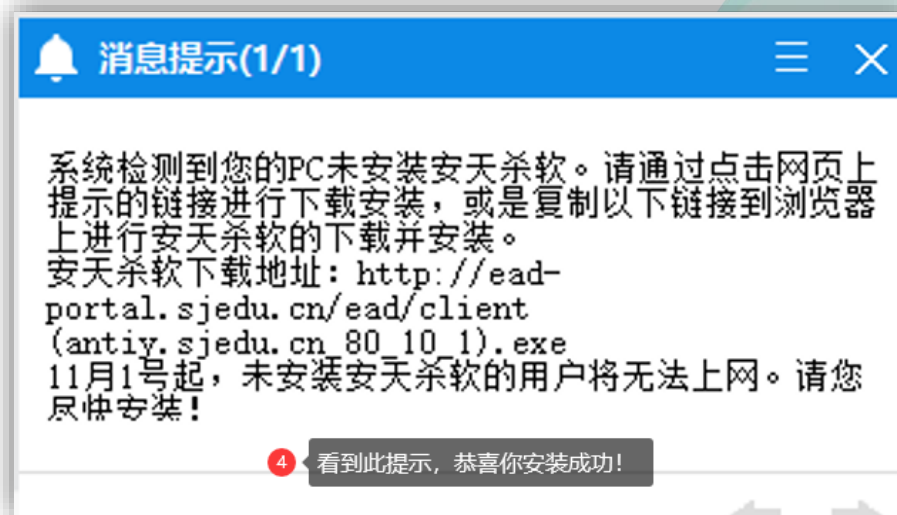

松江教育

有线上网实名认证

首次认证流程

松江教育信息中心 2020年10月26日

一、打开网页，安装网络准入插件和安天杀毒软件。

【准入插件下载】 <http://10.160.60.254/sinstall/sinstall.htm>

二、网络准入插件安装过程（已安装的设备可跳过此步骤）。

三、安天杀毒软件安装过程（已安装的设备可跳过此步骤）

安装前请卸载360等杀毒软件!!!

The image shows two screenshots from the Antiy installation process. The left screenshot displays a Windows SmartScreen warning dialog box titled "当前无法访问 > SmartScreen". The dialog box contains the following text: "检查你的 Internet 连接。无法访问 Microsoft Defender SmartScreen, 因此无法帮助你确定是否可以运行此应用。" (Check your Internet connection. Unable to access Microsoft Defender SmartScreen, therefore unable to help you determine if you can run this application.) Below this, it lists the publisher as "Antiy Labs" and the application as "client(antiy.sjedu.cn_80_10_1).exe". At the bottom of the dialog box, there are two buttons: "运行" (Run) and "不运行" (Don't run). A red box highlights the "运行" button. A callout box with a red circle containing the number "1" points to the "运行" button and contains the text: "点击链接下载并安装安天杀毒软件, win10系统会弹出蓝色界面, 请点击“运行”。" (Click the link to download and install Antiy antivirus software, the Win10 system will pop up a blue interface, please click "Run").

The right screenshot shows the "安天智甲终端防御系统" (Antiy Terminal Defense System) installation window. The window has a dark blue header with the title and standard window controls. Below the header is the Antiy logo, which consists of a stylized blue wing-like shape above the word "ANTIY" in white capital letters. At the bottom of the window, there is a large blue button with the text "快速安装" (Quick Install). A red box highlights this button. A callout box with a red circle containing the number "2" points to the "快速安装" button and contains the text: "点击快速安装, 直至完成。" (Click Quick Install, until complete.)