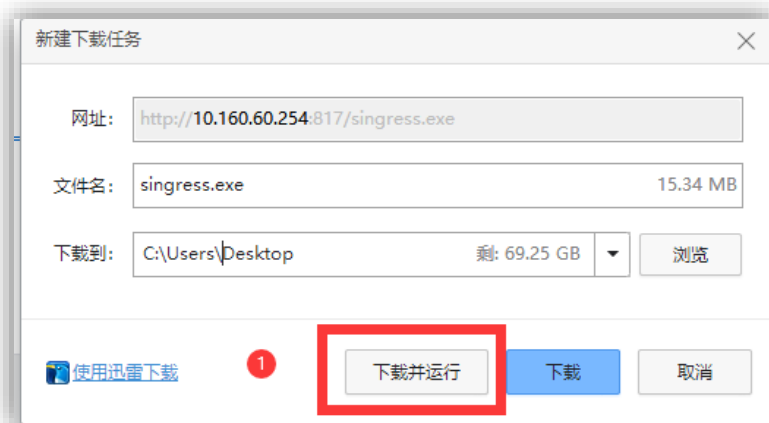

松江教育

有线上网实名认证

首次认证流程

松江教育信息中心 2020年10月26日

一、打开网页，安装网络准入插件和安天杀毒软件。

【准入插件下载】 <http://10.160.60.254/sinstall/sinstall.htm>

二、网络准入插件安装过程（已安装的设备可跳过此步骤）。

三、安天杀毒软件安装过程（已安装的设备可跳过此步骤）

安装前请卸载360等杀毒软件!!!

The image shows two screenshots from the Antiy installation process. The left screenshot displays a Windows SmartScreen warning dialog box titled "当前无法访问 > SmartScreen". The dialog box contains the following text: "检查你的 Internet 连接。无法访问 Microsoft Defender SmartScreen, 因此无法帮助你确定是否可以运行此应用。" (Check your Internet connection. Unable to access Microsoft Defender SmartScreen, therefore unable to help you determine if you can run this application.) Below this, it lists the publisher as "Antiy Labs" and the application as "client(antiy.sjedu.cn_80_10_1).exe". At the bottom of the dialog box, there are two buttons: "运行" (Run) and "不运行" (Don't run). A red box highlights the "运行" button. A callout box with a red circle containing the number "1" points to the "运行" button and contains the text: "点击链接下载并安装安天杀毒软件, win10系统会弹出蓝色界面, 请点击“运行”。" (Click the link to download and install Antiy antivirus software, the Win10 system will pop up a blue interface, please click "Run").