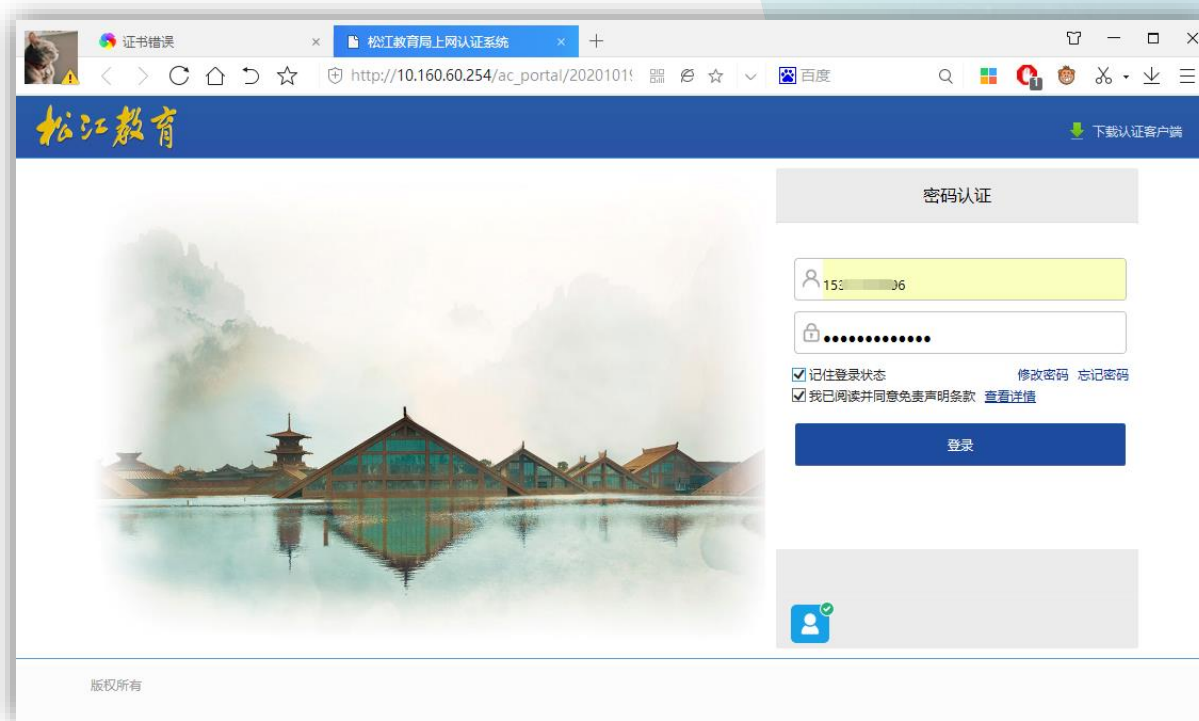

安装前请卸载360等杀毒软件!!!

The image shows two screenshots from the Antiy installation process. The left screenshot displays a Windows SmartScreen warning dialog box titled "当前无法访问 > SmartScreen". The dialog box contains the following text: "检查你的 Internet 连接。无法访问 Microsoft Defender SmartScreen, 因此无法帮助你确定是否可以运行此应用。" (Check your Internet connection. Unable to access Microsoft Defender SmartScreen, therefore unable to help you determine if you can run this application.) Below this, it lists the publisher as "Antiy Labs" and the application as "client(antiy.sjedu.cn_80_10_1).exe". At the bottom of the dialog box, there are two buttons: "运行" (Run) and "不运行" (Don't run). A red box highlights the "运行" button. A callout box with a red circle containing the number "1" points to the "运行" button and contains the text: "点击链接下载并安装安天杀毒软件, win10系统会弹出蓝色界面, 请点击“运行”。" (Click the link to download and install Antiy antivirus software, the Win10 system will pop up a blue interface, please click "Run").

四、安装完成后打开任意网页，在弹出的认证界面输入教师工作坊账号密码登陆，即可完成实名认证。

松江教育

有线上网实名认证

日常认证流程

一、打开任意网页，在弹出的认证界面输入教师工作坊账号密码登陆。

二、登陆成功后弹出以下界面，即可正常上网。

其他说明

- 一、未认证用户的设备，QQ可正常使用。
- 二、新认证方式启用之后，请卸载iNode实名认证客户端。