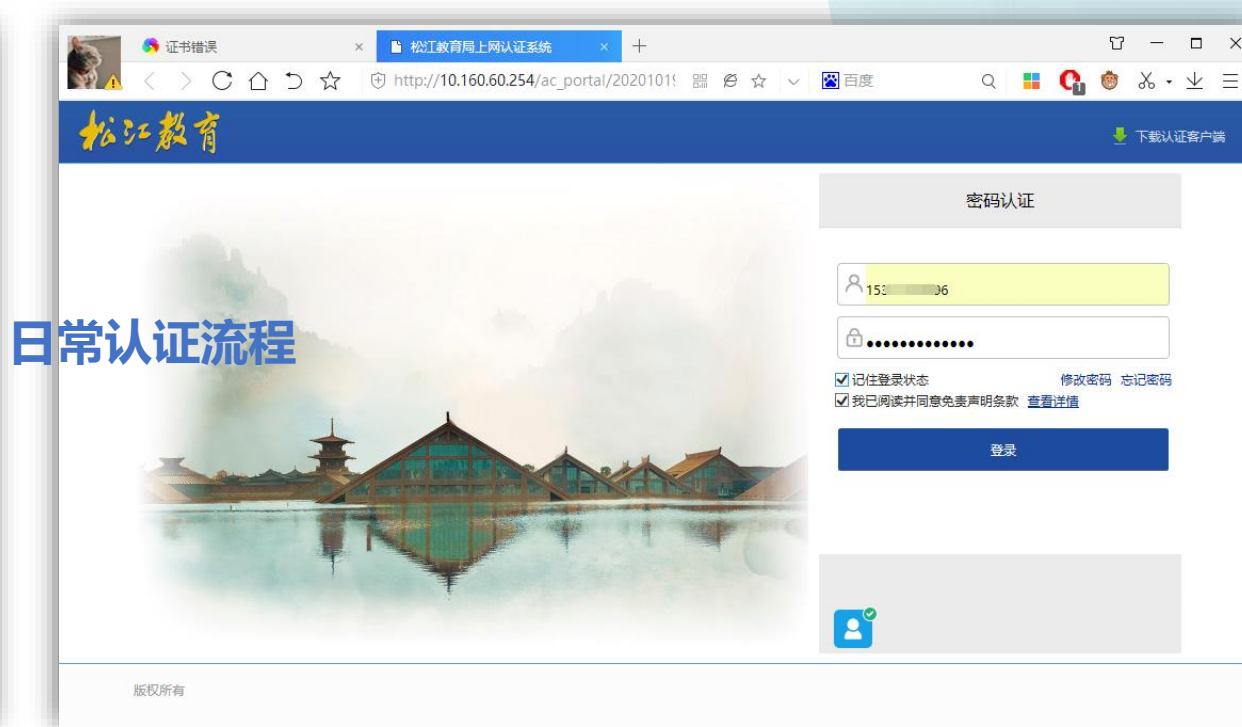

四、安装完成后打开任意网页，在弹出的认证界面输入教师工作坊账号密码登陆，即可完成实名认证。