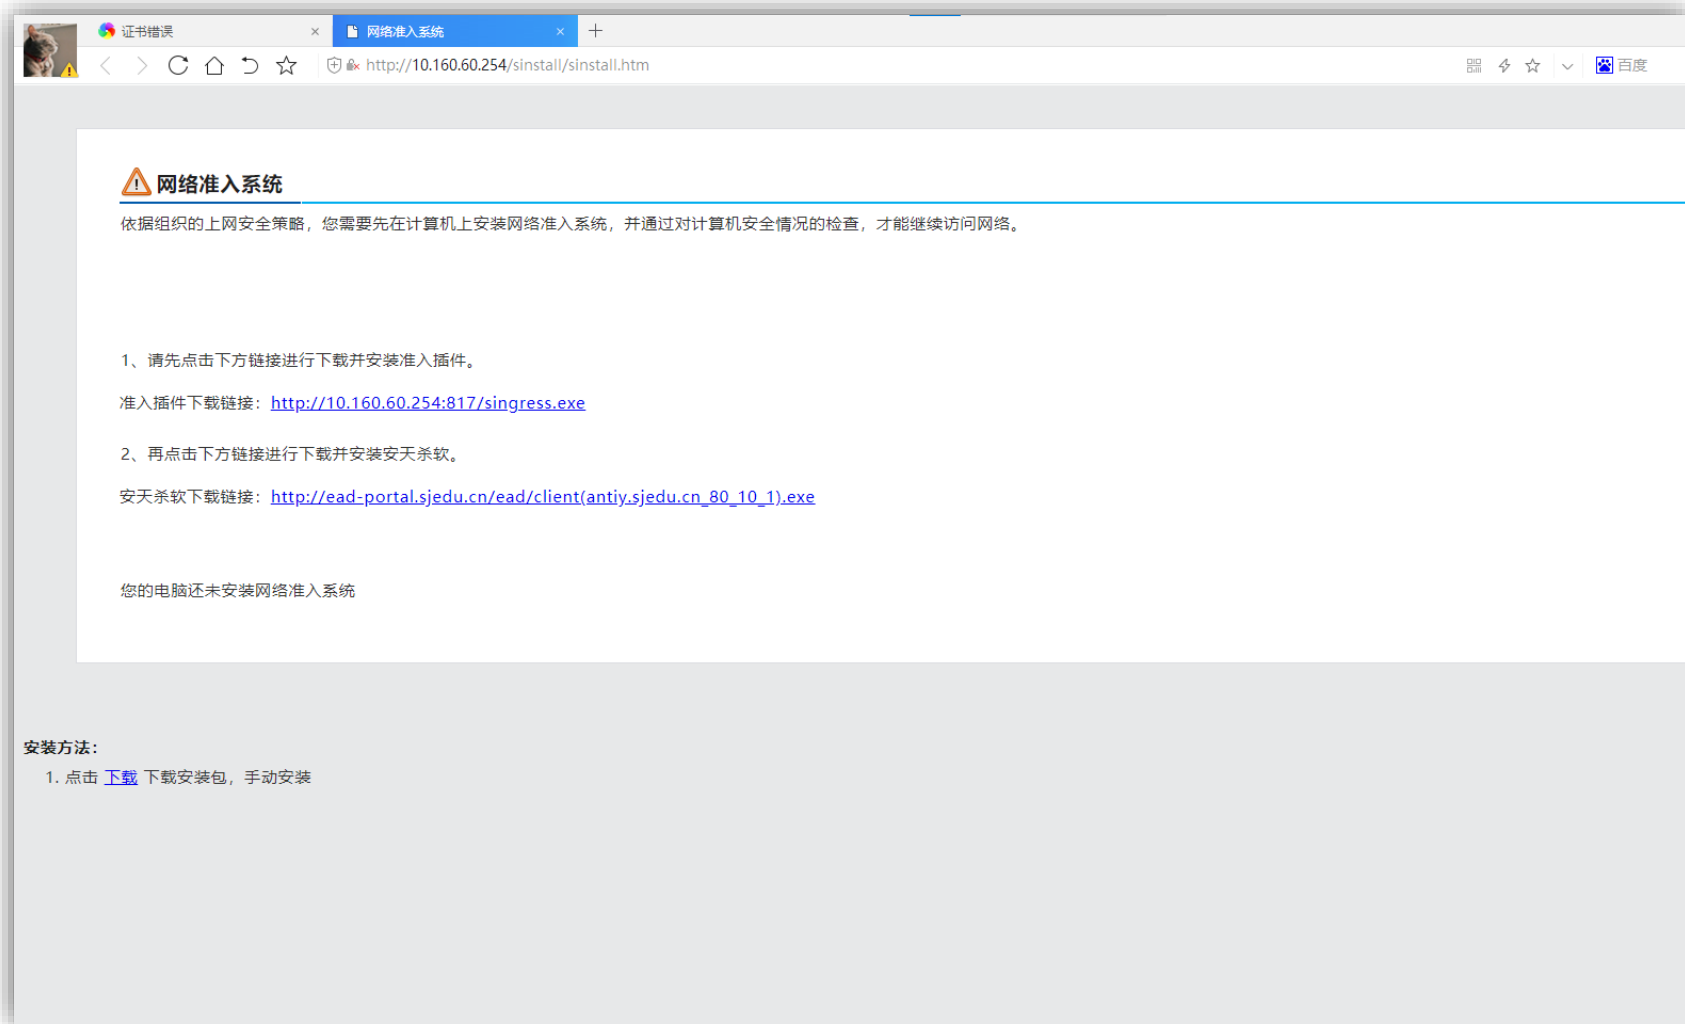

松江教育

有线上网实名认证

首次认证流程

松江教育信息中心 2020年10月26日

一、打开网页，安装网络准入插件和安天杀毒软件。

【准入插件下载】 <http://10.160.60.254/sinstall/sinstall.htm>

二、网络准入插件安装过程（已安装的设备可跳过此步骤）。

三、安天杀毒软件安装过程（已安装的设备可跳过此步骤）

安装前请卸载360等杀毒软件!!!

The image shows two screenshots from the Antiy installation process. The left screenshot displays a Windows SmartScreen warning dialog box titled "当前无法访问 > SmartScreen". The dialog box contains the following text: "检查你的 Internet 连接。无法访问 Microsoft Defender SmartScreen, 因此无法帮助你确定是否可以运行此应用。" (Check your Internet connection. Unable to access Microsoft Defender SmartScreen, therefore unable to help you determine if you can run this application.) Below this, it lists the publisher as "Antiy Labs" and the application as "client(antiy.sjedu.cn_80_10_1).exe". At the bottom of the dialog box, there are two buttons: "运行" (Run) and "不运行" (Don't run). A red box highlights the "运行" button. A callout box with a red circle containing the number "1" points to the "运行" button and contains the text: "点击链接下载并安装安天杀毒软件, win10系统会弹出蓝色界面, 请点击“运行”。" (Click the link to download and install Antiy antivirus software, the Win10 system will pop up a blue interface, please click "Run").