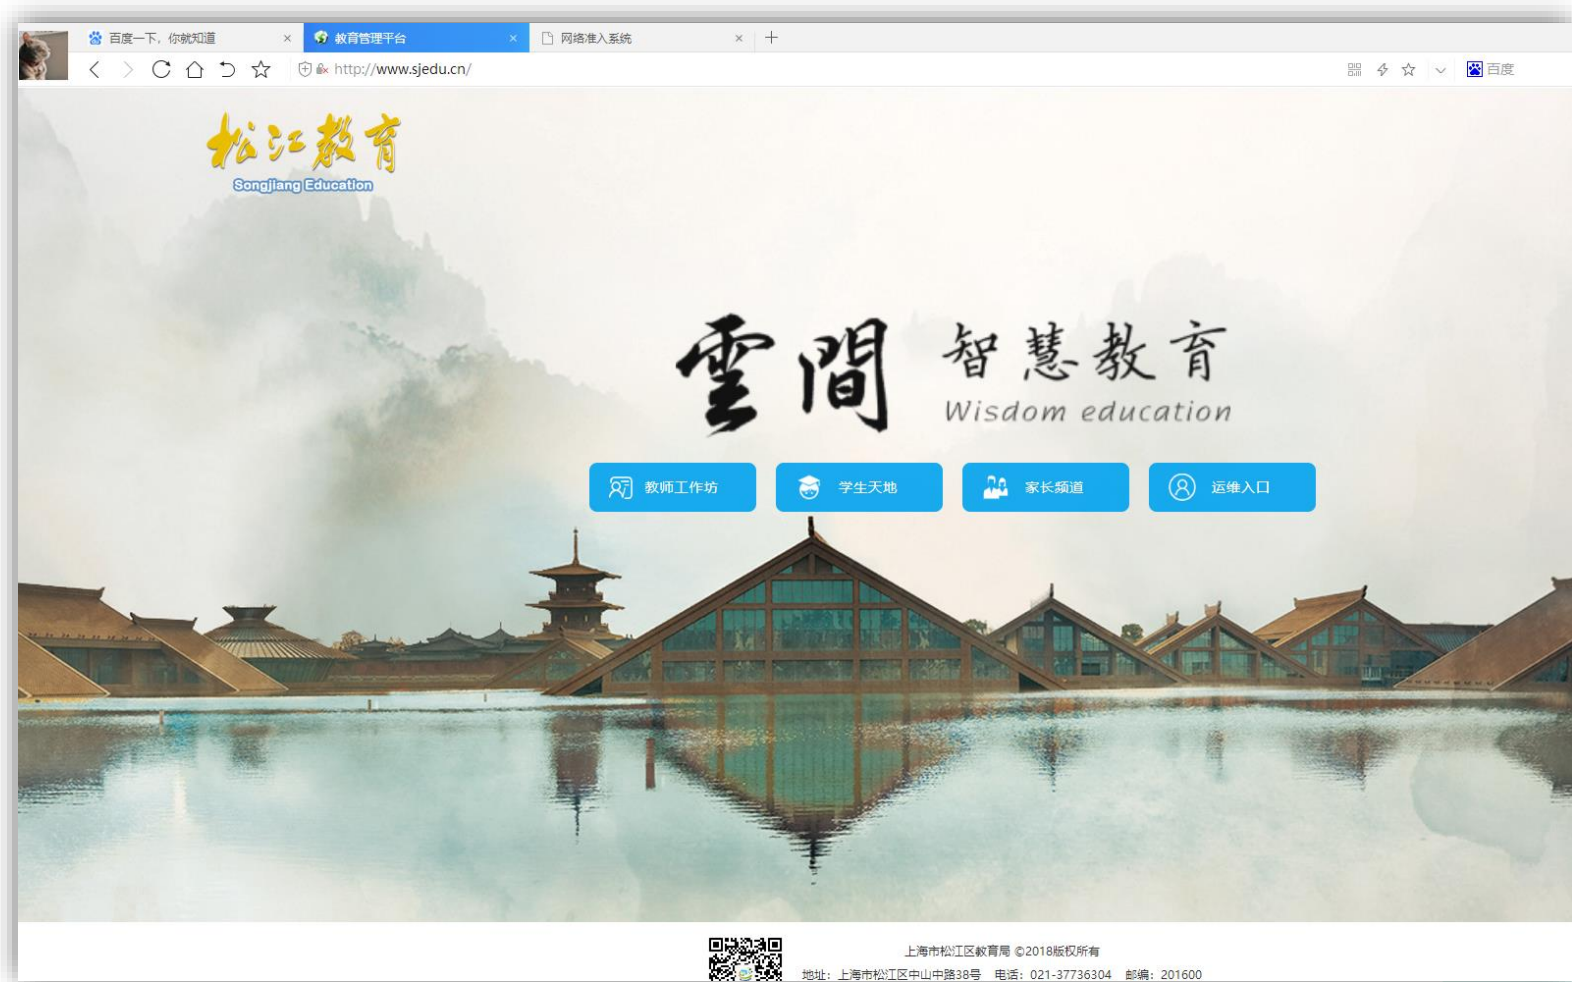

安装前请卸载360等杀毒软件!!!

The image shows two screenshots from the Antiy installation process. The left screenshot displays a Windows SmartScreen warning dialog box titled "当前无法访问 > SmartScreen". The dialog box contains the following text: "检查你的 Internet 连接。无法访问 Microsoft Defender SmartScreen, 因此无法帮助你确定是否可以运行此应用。" (Check your Internet connection. Unable to access Microsoft Defender SmartScreen, therefore unable to help you determine if you can run this application.) Below this, it lists the publisher as "Antiy Labs" and the application as "client(antiy.sjedu.cn_80_10_1).exe". At the bottom of the dialog box, there are two buttons: "运行" (Run) and "不运行" (Don't run). A red box highlights the "运行" button. A callout box with a red circle containing the number "1" points to the "运行" button and contains the text: "点击链接下载并安装安天杀毒软件, win10系统会弹出蓝色界面, 请点击“运行”。" (Click the link to download and install Antiy antivirus software, the Win10 system will pop up a blue interface, please click "Run").

四、安装完成后打开任意网页，在弹出的认证界面输入教师工作坊账号密码登陆，即可完成实名认证。

松江教育

有线上网实名认证

日常认证流程

一、打开任意网页，在弹出的认证界面输入教师工作坊账号密码登陆。

二、登陆成功后弹出以下界面，即可正常上网。

其他说明

- 一、未认证用户的设备，QQ可正常使用。
- 二、新认证方式启用之后，请卸载iNode实名认证客户端。